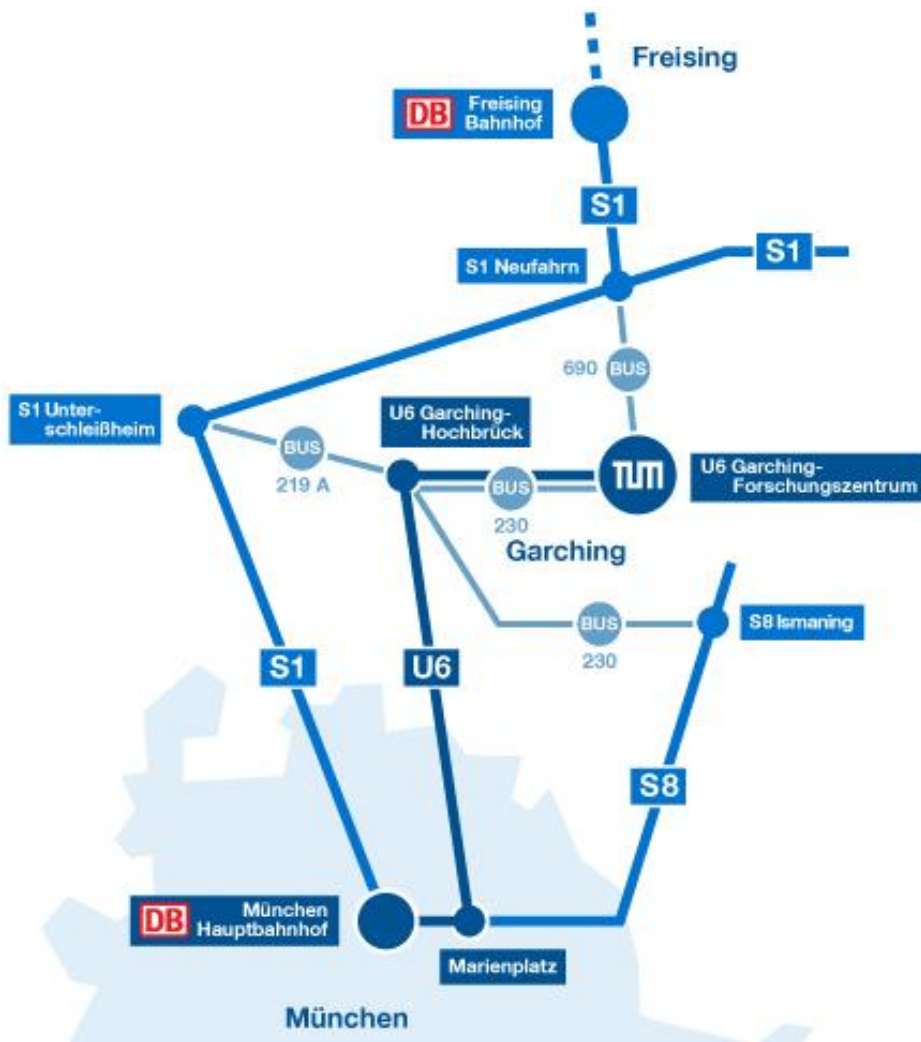

### **S** By Suburban Train (S-Bahn)

Coming from the North of Munich (e.g. Freising main station or Munich Airport) take the **S1** (city bound towards “*Ostbahnhof*”). Exit in “*Neufahrn*” and change to **Bus 690** towards “*Garching Forschungszentrum*”.  
(NB: Bus 690 does not run on weekends).

Alternatively, you can take the **S8** from Munich Airport. Exit in “*Ismaning*” and change to **Bus 230** towards “*Garching Forschungszentrum*” (this bus runs frequently from Monday to Sunday.)

*Travel time approx.: 30 min.*

## Overview Public Transport Munich and Surrounds

## CAMPUS GARCHING ORIENTATION

When you are in front of the U-Bahn / bus station with view to the Campus, TUM-IAS is on your right-hand side. Head north on Boltzmannstrasse toward Lichtenbergstrasse. Walking distance 3 minutes.