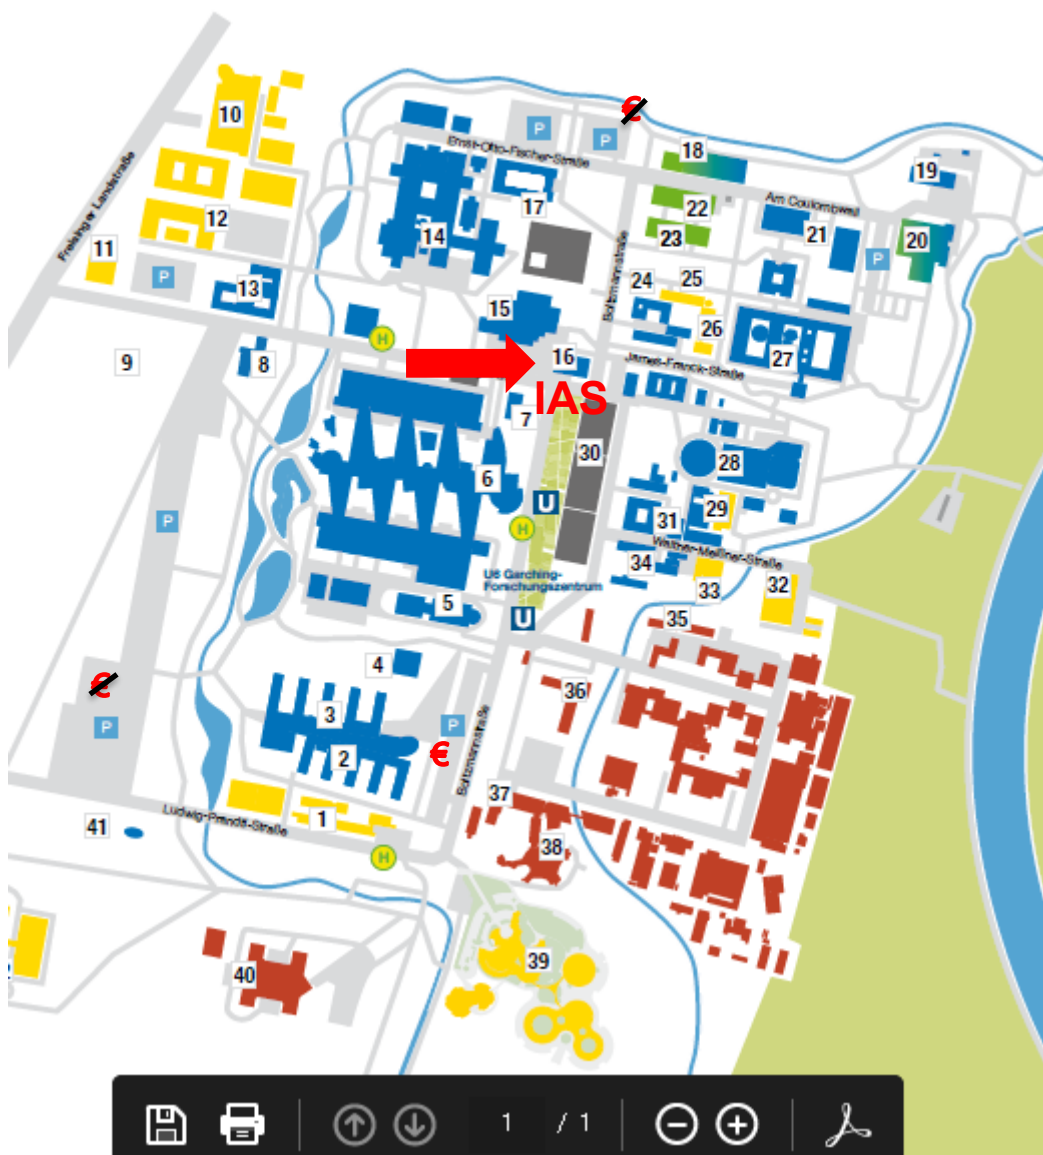

CAMPUS GARCHING ORIENTATION

When you are in front of the U-Bahn / bus station with view to the Campus, TUM-IAS is on your right-hand side. Head north on Boltzmannstrasse toward Lichtenbergstrasse. Walking distance 3 minutes.

Forschungscampus Garching – Research Campus Garching